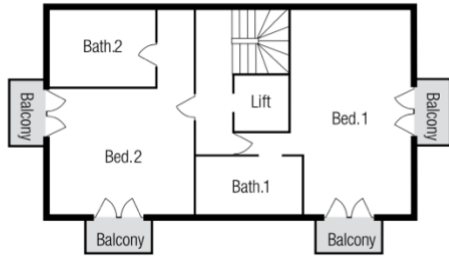

Shemshak Lodge

Courchevel

3rd Floor

2nd Floor

1st Floor

Ground Floor

Maximum Guests: 8 adults and 5 children

Living Area: 400m²

Staff: 6

Room 1

Two enormous bunk beds (one double on bottom) sleeping five guests with private bathroom and bath/shower and private balcony

Room 2

Twin or king size double bed with ensuite bathroom and large walk in shower, dressing room and private balcony

Room 3 - Master Bedroom

Super king size double with ensuite bathroom and bath/shower, twin sinks, private dressing room and private balcony

Room 4

Twin or super king size double with ensuite bathroom with large walk in shower, twin sinks and private balcony

Room 5

King size double with ensuite bathroom with large walk in shower and private balcony