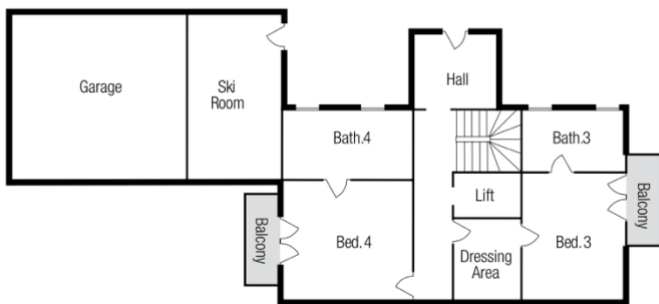

Shemshak Lodge

Courchevel

3rd Floor

2nd Floor

1st Floor

Ground Floor

Maximum Guests: 8 adults and 5 children

Living Area: 400m²

Staff: 6

Room 1

Two enormous bunk beds (one double on bottom) sleeping five guests with private bathroom and bath/shower and private balcony

Room 2

Twin or king size double bed with ensuite bathroom and large walk in shower, dressing room and private balcony

Room 3 - Master Bedroom

Super king size double with ensuite bathroom and bath/shower, twin sinks, private dressing room and private balcony

Room 4

Twin or super king size double with ensuite bathroom with large walk in shower, twin sinks and private balcony

Room 5

King size double with ensuite bathroom with large walk in shower and private balcony