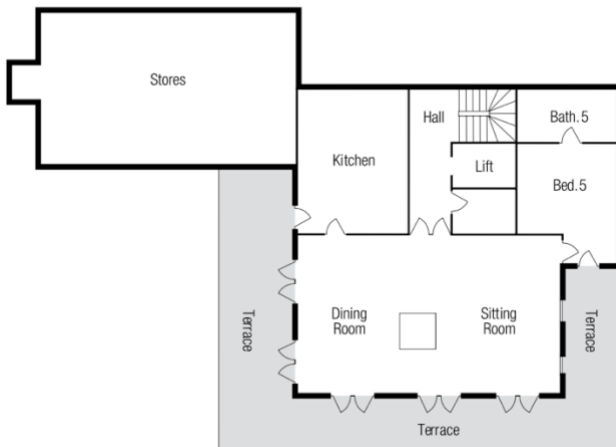

Shemshak Lodge

Courchevel

3rd Floor

2nd Floor

1st Floor

Ground Floor

Maximum Guests: 8 adults and 5 children

Living Area: 400m²

Staff: 6

Room 1

Two enormous bunk beds (one double on bottom) sleeping five guests with private bathroom and bath/shower and private balcony

Room 2

Twin or king size double bed with ensuite bathroom and large walk in shower, dressing room and private balcony

Room 3 - Master Bedroom

Super king size double with ensuite bathroom and bath/shower, twin sinks, private dressing room and private balcony

Room 4

Twin or super king size double with ensuite bathroom with large walk in shower, twin sinks and private balcony

Room 5

King size double with ensuite bathroom with large walk in shower and private balcony