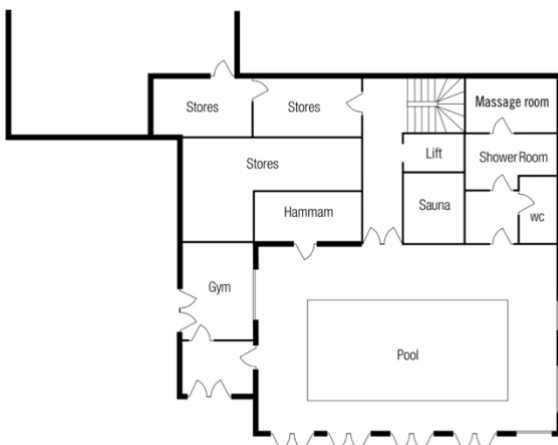

Shemshak Lodge

Courchevel

3rd Floor

2nd Floor

1st Floor

Ground Floor

Maximum Guests: 8 adults and 5 children

Living Area: 400m²

Staff: 6

Room 1

Two enormous bunk beds (one double on bottom) sleeping five guests with private bathroom and bath/shower and private balcony

Room 2

Twin or king size double bed with ensuite bathroom and large walk in shower, dressing room and private balcony

Room 3 - Master Bedroom

Super king size double with ensuite bathroom and bath/shower, twin sinks, private dressing room and private balcony

Room 4

Twin or super king size double with ensuite bathroom with large walk in shower, twin sinks and private balcony

Room 5

King size double with ensuite bathroom with large walk in shower and private balcony