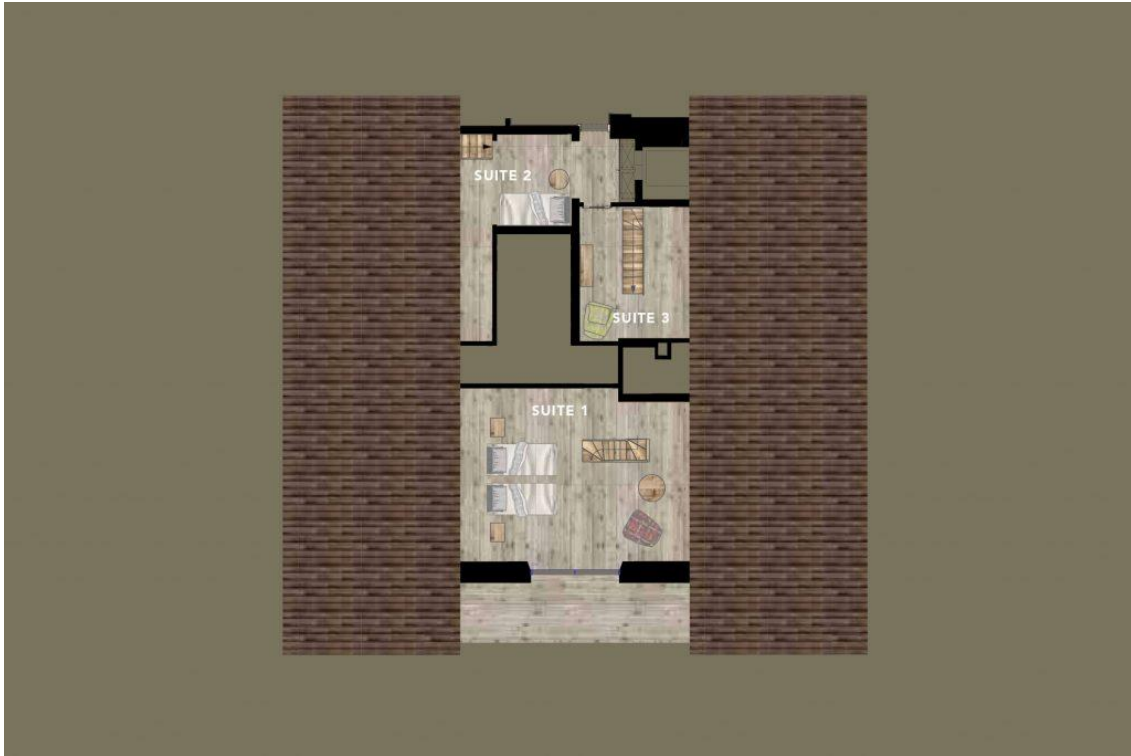

MASO
187 sq m – FIRST FLOOR
 living room, ski room, kitchen, dining room

MASO
170 sq m – SECOND FLOOR
 Suite 1 (2+2 Guests), Suite 2 (2 Guests), Suite 3 (2 Guests), Laundry.

MASO

63 sq m – MEZZANINE

Suite 1 (2 extra beds), Suite 2 (1 extra bed), Suite 3 (1 extra bed)

MASO

127 sq m – GROUND FLOOR

area Wellness, sauna, steam bath, emotional shower, swimming pool, whirlpool, relax area, locker

MASETTO
88 sq m – FIRST FLOOR
 Suite 5 (2 Guests), Cinema room

MASETTO
192 sq m – GROUND FLOOR
 Suite 4 (2 + 2 Guests)