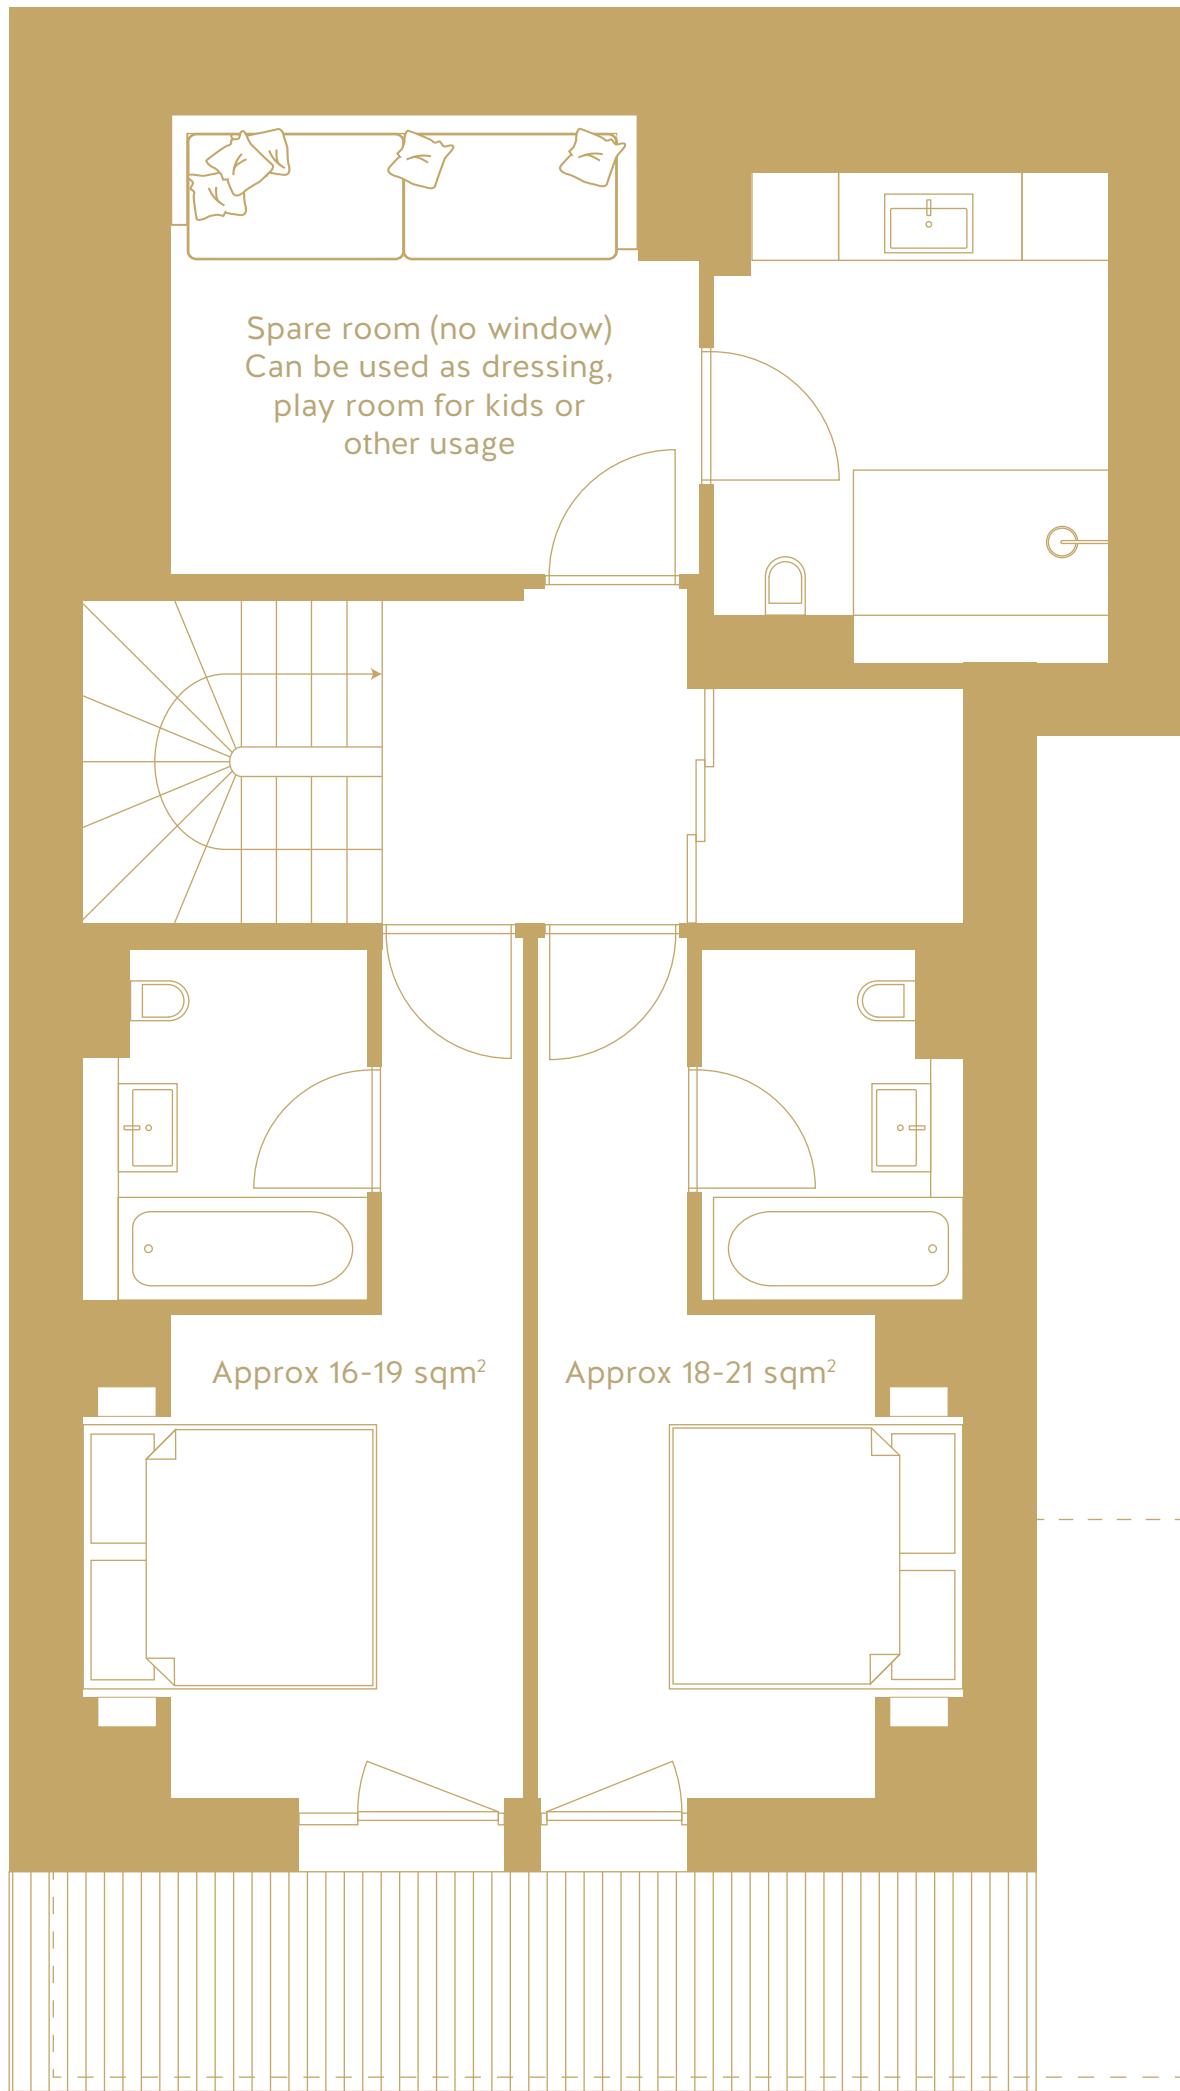

ULTIMA

COURCHEVEL BELVÉDÈRE

FLOOR PLANS
RESORT SUD - PRESTIGE RESIDENCE
4 BEDROOMS

Total living space
approx 50 sqm²