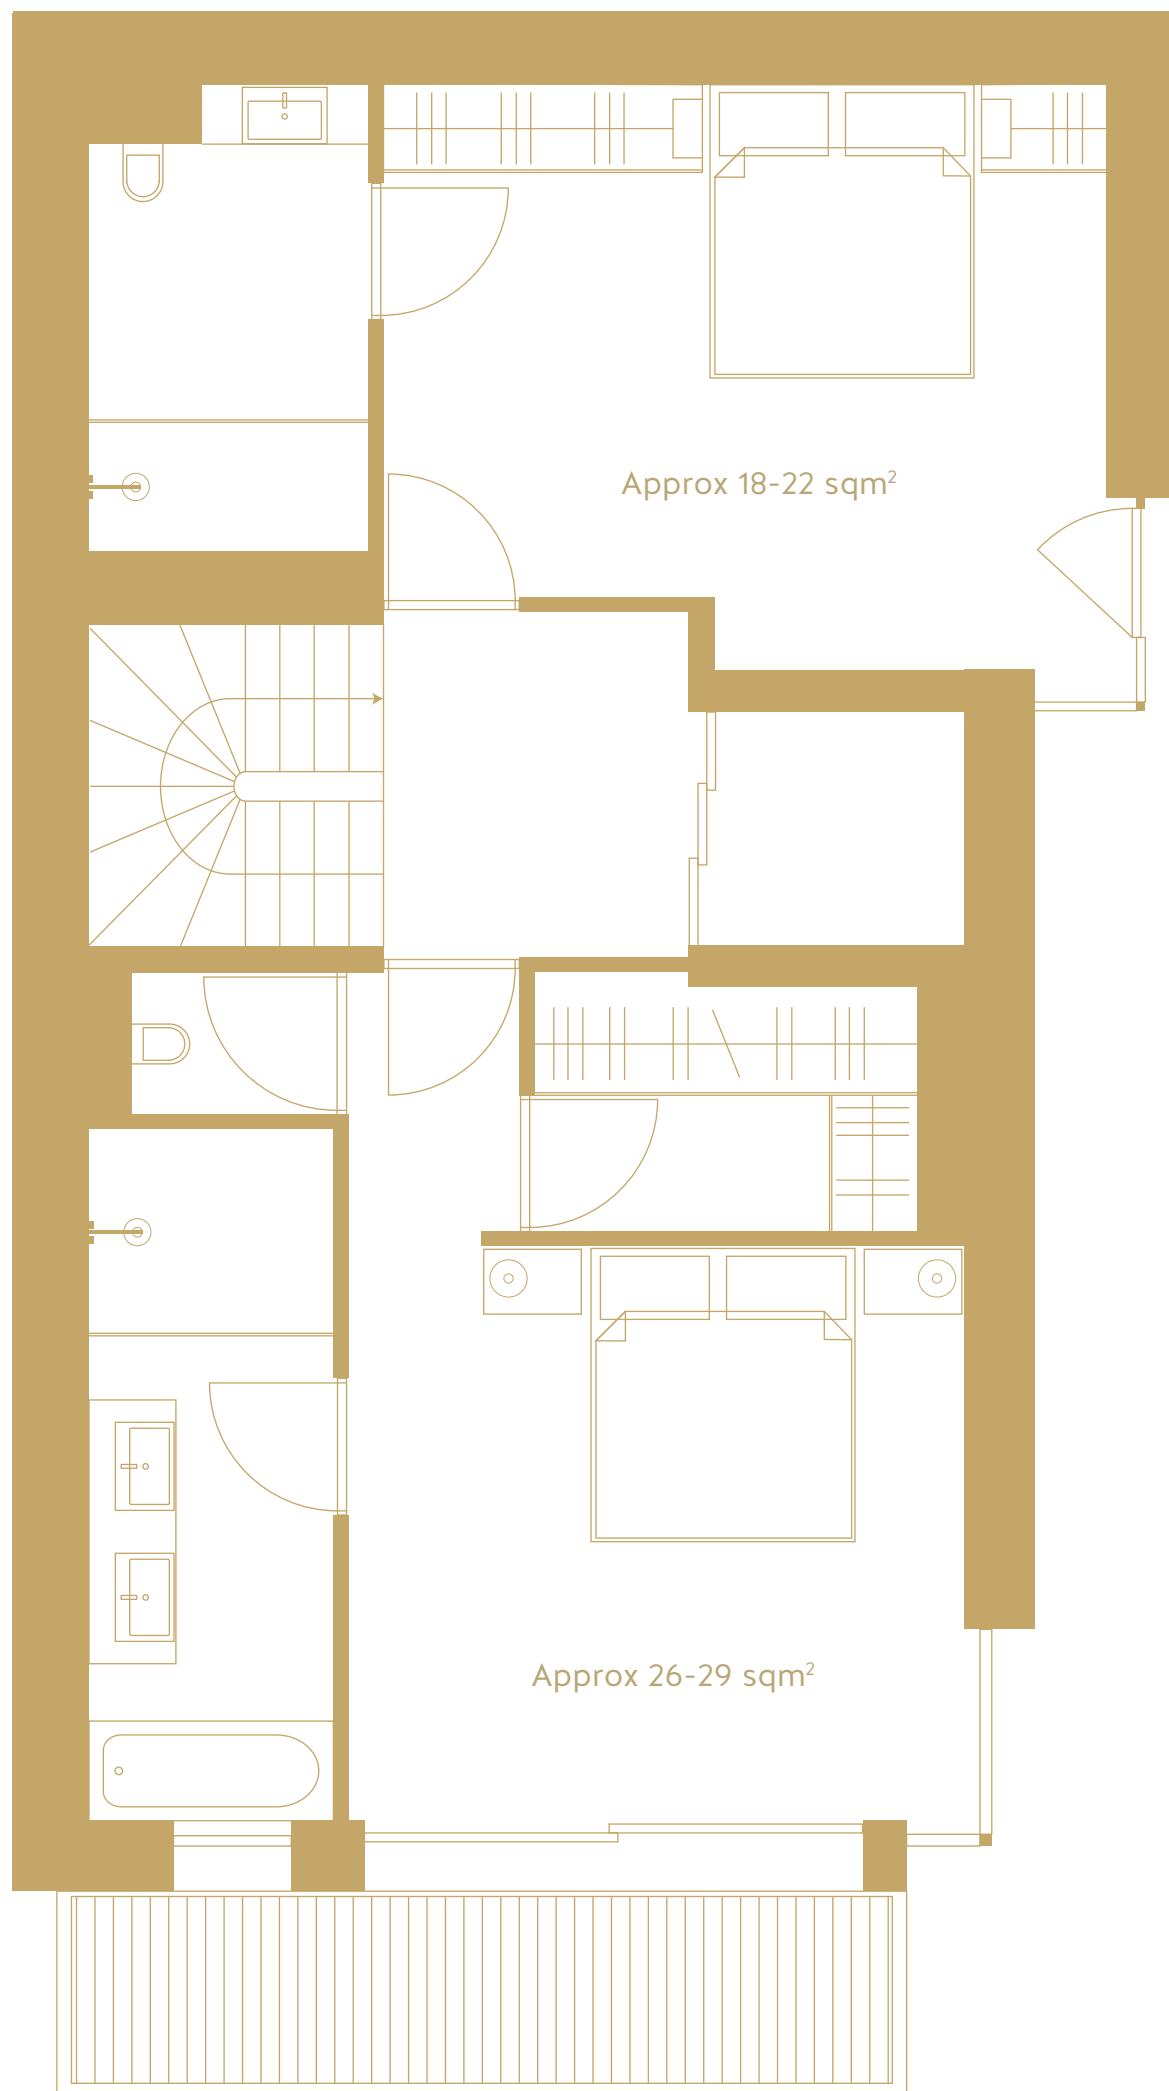

ULTIMA

COURCHEVEL BELVÉDÈRE

FLOOR PLANS
RESORT SUD - PRESTIGE RESIDENCE
4 BEDROOMS

Total living space
approx 50 sqm²