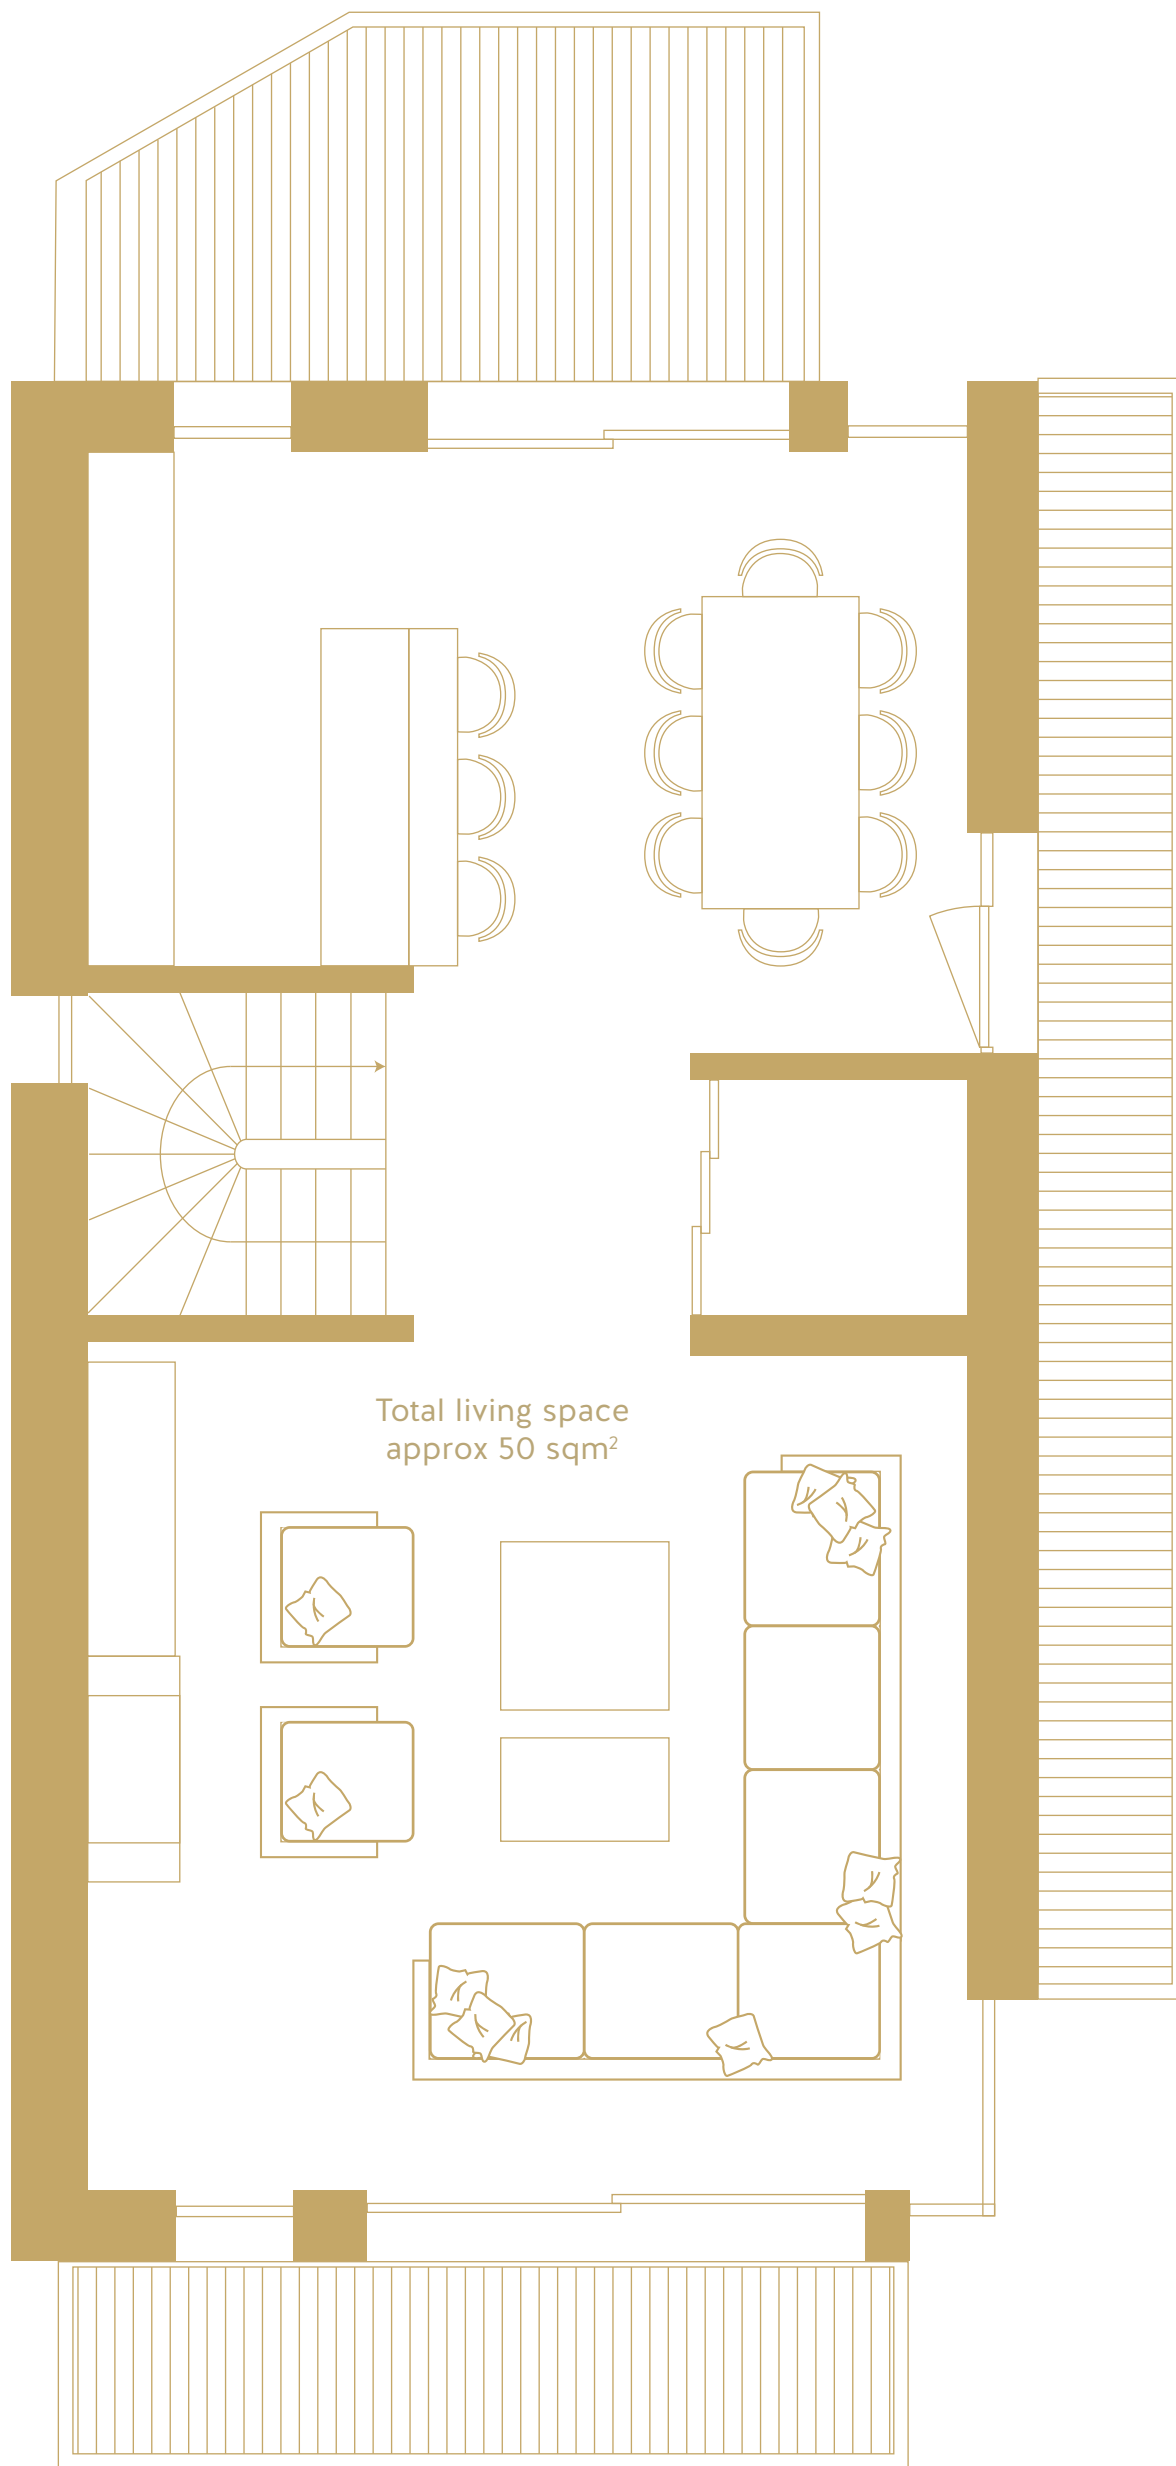

ULTIMA

COURCHEVEL BELVÉDÈRE

FLOOR PLANS
RESORT SUD - PRESTIGE RESIDENCE
4 BEDROOMS

Total living space
approx 50 sqm²